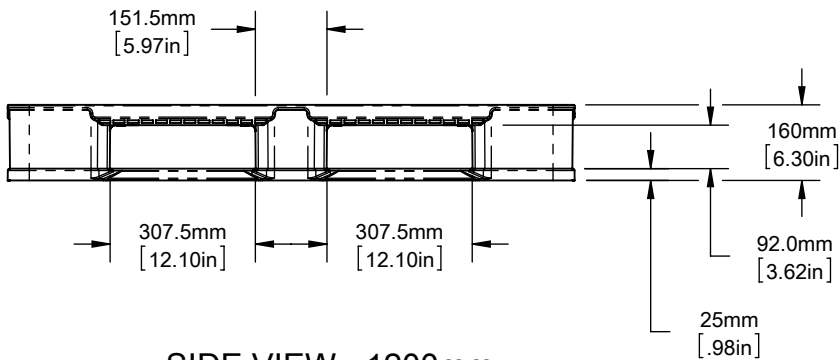

1000mm X 1200mm PALLET

TOP VIEW

BOTTOM VIEW

SIDE VIEW - 1200mm

SIDE VIEW - 1000mm

POLYMER SOLUTIONS INTERNATIONAL
9 ROXBURY DRIVE
MEDFORD, NJ 08055 U.S.A.
PHONE: 877-444-RACK