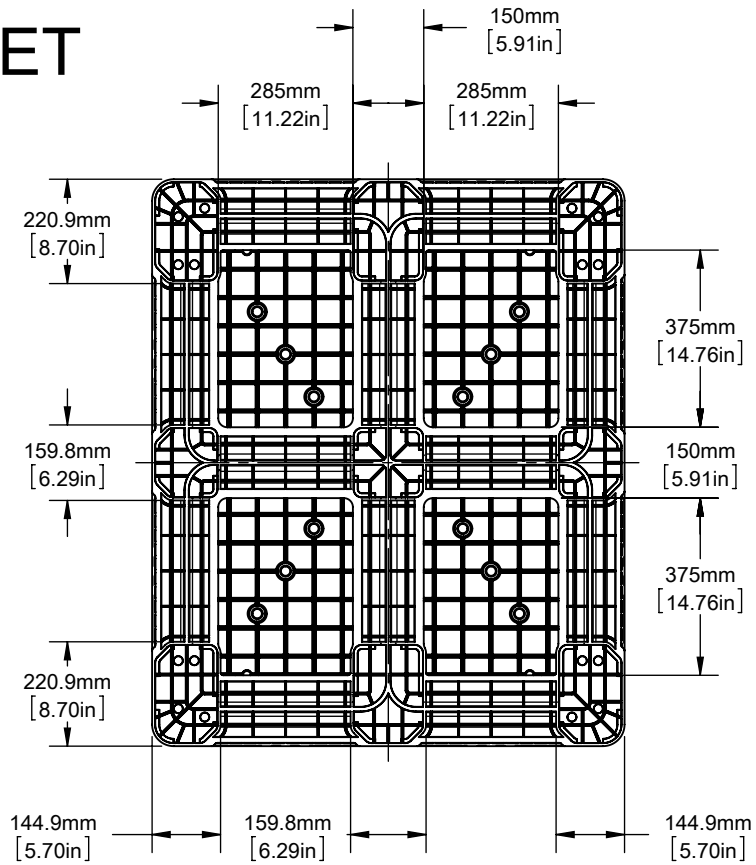

1000mm X 1200mm PALLET

TOP VIEW

BOTTOM VIEW

SIDE VIEW - 1200mm

SIDE VIEW - 1000mm

POLYMER SOLUTIONS INTERNATIONAL
9 ROXBURY DRIVE
MEDFORD, NJ 08055 U.S.A.
PHONE: 877-444-RACK