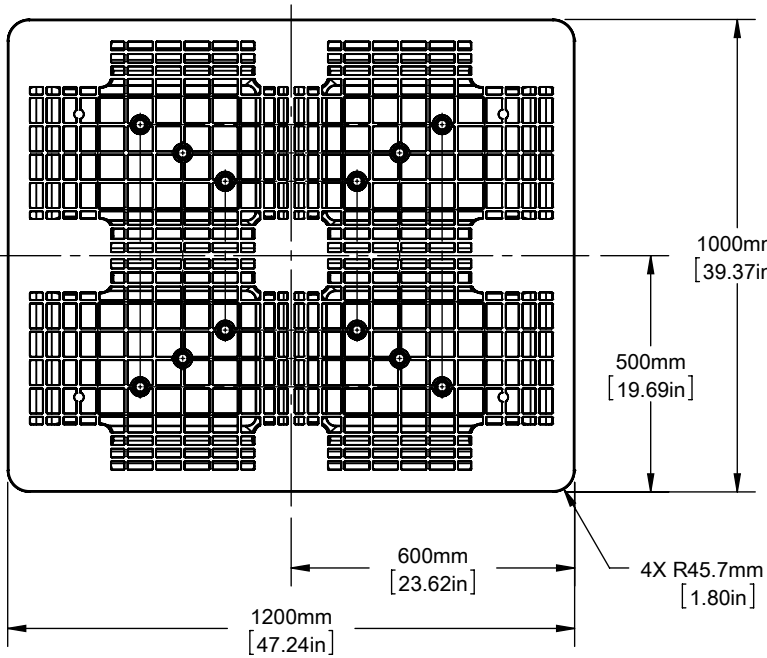

1000mm X 1200mm PALLET

TOP VIEW

BOTTOM VIEW

SIDE VIEW - 1200mm

SIDE VIEW - 1000mm

POLYMER SOLUTIONS INTERNATIONAL
9 ROXBURY DRIVE
MEDFORD, NJ 08055 U.S.A.
PHONE: 877-444-RACK