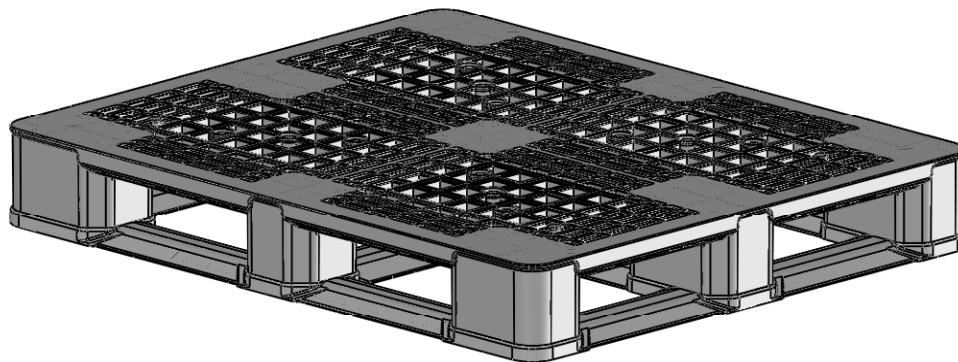

1000mm X 1200mm PALLET

TOP VIEW

BOTTOM VIEW

SIDE VIEW - 1200mm

SIDE VIEW - 1000mm

POLYMER SOLUTIONS INTERNATIONAL
9 ROXBURY DRIVE
MEDFORD, NJ 08055 U.S.A.
PHONE: 877-444-RACK