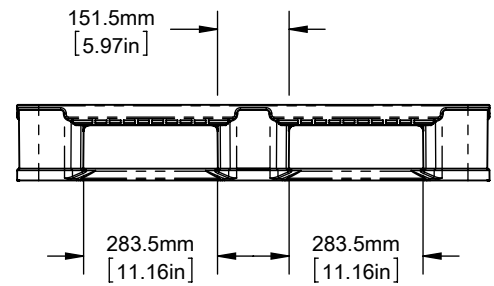

1000mm X 1200mm PALLET

TOP VIEW

BOTTOM VIEW

SIDE VIEW - 1200mm

SIDE VIEW - 1000mm

POLYMER SOLUTIONS INTERNATIONAL
9 ROXBURY DRIVE
MEDFORD, NJ 08055 U.S.A.
PHONE: 877-444-RACK