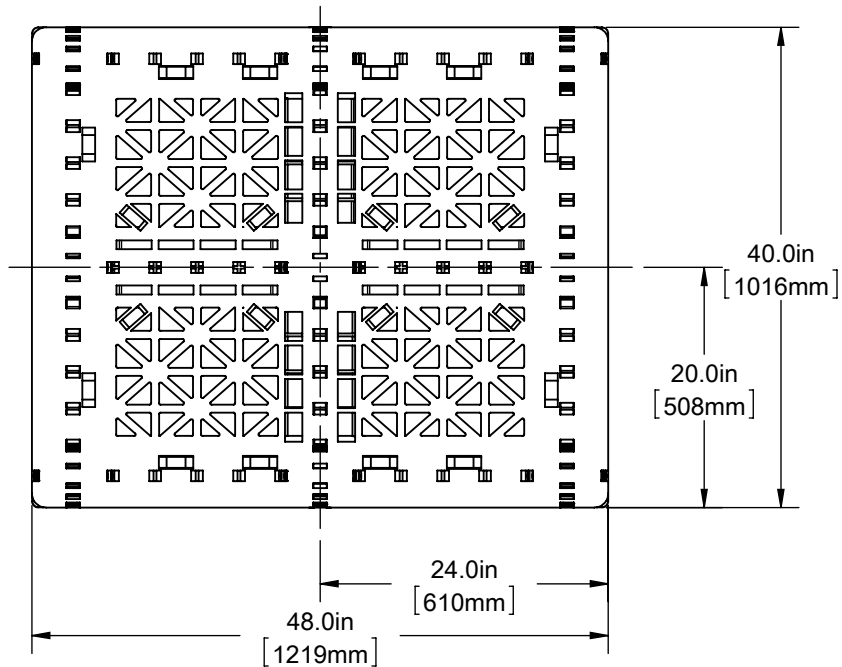

40" X 48" PALLET

TOP VIEW

BOTTOM VIEW

SIDE VIEW - 48"

SIDE VIEW - 40"

POLYMER SOLUTIONS INTERNATIONAL
9 ROXBURY DRIVE
MEDFORD, NJ 08055 U.S.A.
PHONE: 877-444-RACK