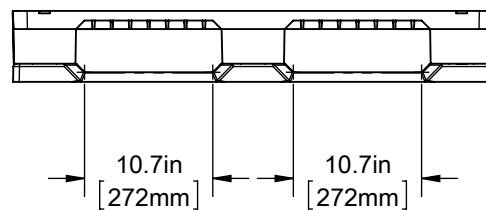

40" X 48" PALLET

TOP VIEW

BOTTOM VIEW

SIDE VIEW - 48"

SIDE VIEW - 40"

POLYMER SOLUTIONS INTERNATIONAL
9 ROXBURY DRIVE
MEDFORD, NJ 08055 U.S.A.
PHONE: 877-444-RACK