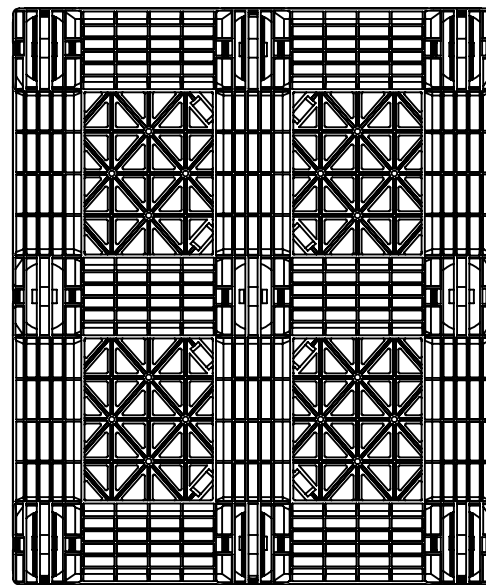

40" X 48" PALLET

TOP VIEW

BOTTOM VIEW

SIDE VIEW - 48"

SIDE VIEW - 40"

POLYMER SOLUTIONS INTERNATIONAL
9 ROXBURY DRIVE
MEDFORD, NJ 08055 U.S.A.
PHONE: 877-444-RACK