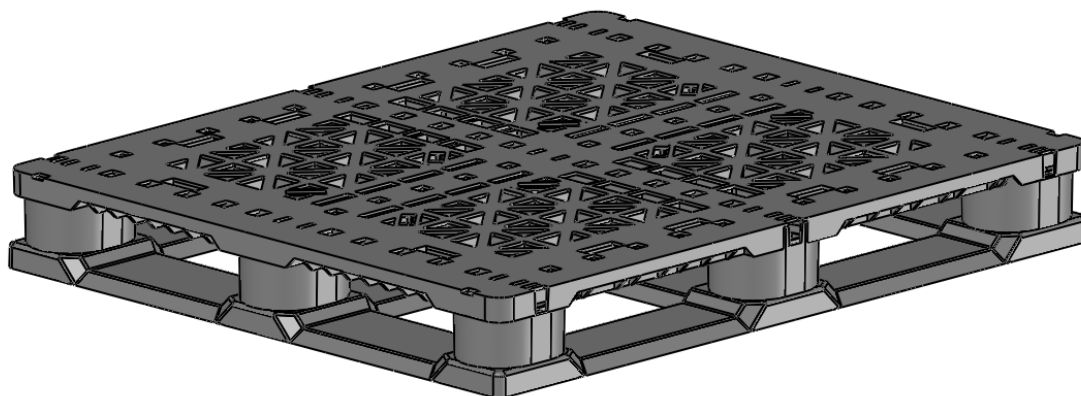

40" X 48" PALLET

TOP VIEW

BOTTOM VIEW

SIDE VIEW - 48"

SIDE VIEW - 40"

POLYMER SOLUTIONS INTERNATIONAL
9 ROXBURY DRIVE
MEDFORD, NJ 08055 U.S.A.
PHONE: 877-444-RACK