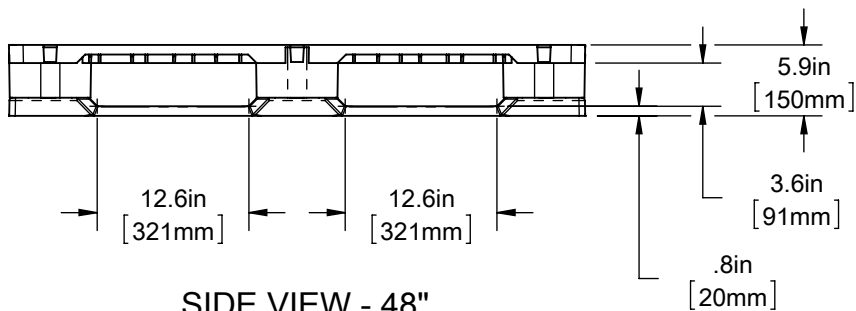

40" X 48" PALLET

TOP VIEW

BOTTOM VIEW

SIDE VIEW - 48"

SIDE VIEW - 40"

POLYMER SOLUTIONS INTERNATIONAL
9 ROXBURY DRIVE
MEDFORD, NJ 08055 U.S.A.
PHONE: 877-444-RACK